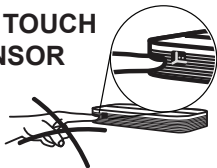

This manual contains detailed instructions and notes on the operation and use of Aura Aware products. For your safety and benefit, read this manual carefully before using Aura Aware products.

- Product solely intended for businesses and indoor use (office environment.)
- The product does not prevent spreading of a virus or disease.
- When using the product, basic safety relating to the use of electronic equipment should always be followed.
- The product should never be left unattended when plugged in.
- Always unplug the product from the electric outlet immediately after using and before cleaning (do not use water or detergents.)
- Always unplug before assembling, moving and/or disassembling.
- Do not open or change the product composition in any way.
- Do not allow to be used as a toy. Close attention and supervision is necessary when the product is used near children.
- Never operate the product if it has a damaged cord or plug, if it has been dropped or damaged, dropped into water, or not working properly in any way.
- Do not block the product in any way and keep the product clear from accumulation of lint, dust, and loose cloth.
- Keep fingers away from the sensor and inner workings.
- Do not bend or pull the product in any way.
- Never drop or insert any object or material into openings.
- Do not unplug by pulling the cord.
- Turn off the product by unplugging if the product is not working properly.

**DO NOT TOUCH
THE SENSOR**

Warranty Summary

The full terms of Aura Aware's Limited Warranty and detailed information on obtaining service are available at warranty.aura-aware.com