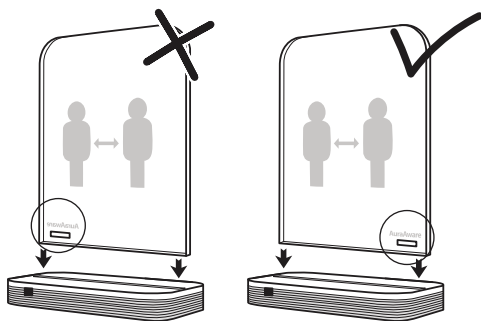

2. Place the sign in the baseplate. Ensure that the hole in the sign is on the right side when facing the front of the baseplate.

3. Lock the sign with the locking key.

4. Connect the device with the micro USB adapter. Please note that the USB connector fits only in one way. *(USB adapter requirements: 5VDC - 1A)*