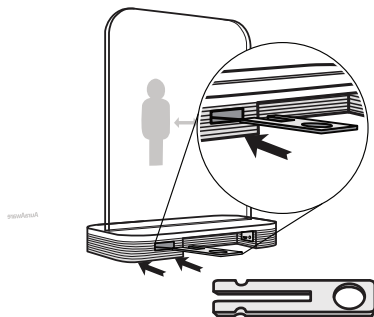

2. Place the sign in the baseplate. Ensure that the hole in the sign is on the right side when facing the front of the baseplate.

3. Lock the sign with the locking key.

4. Connect the device with the micro USB adapter. Please note that the USB connector fits only in one way. *(USB adapter requirements: 5VDC - 1A)*