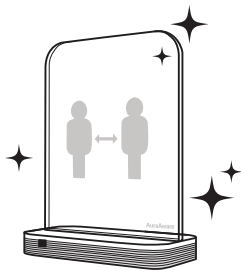

4. Connect the device with the micro USB adapter. Please note that the USB connector fits only in one way. *(USB adapter requirements: 5VDC - 1A)*

5. Connect the USB adapter to a standard power outlet.

6. The Aura Aware sign is ready for use.

Sound

Press the button to switch the sound on / off.

Reset

Hold 10 seconds for reset.

(sign will flash blue multiple times when done.)