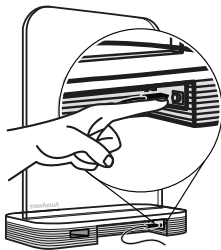

5. Connect the USB adapter to a standard power outlet.

6. The Aura Aware sign is ready for use.

Sound

Press the button to switch the sound on / off.

Reset

Hold 10 seconds for reset.

(sign will flash blue multiple times when done.)