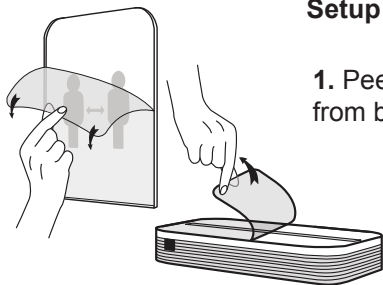

2. Place the sign in the baseplate. Ensure that the hole in the sign is on the right side when facing the front of the baseplate.

3. Lock the sign with the locking key.

4. Connect the device with the micro USB adapter. Please note that the USB connector fits only in one way. *(USB adapter requirements: 5VDC - 1A)*