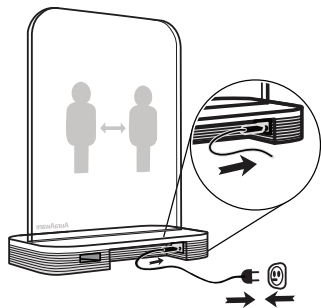

The Bluetooth® word mark and logos are registered trademarks owned by Bluetooth SIG, Inc. and any use of such marks by Aura Aware is under license.

Setup guide

1. Peel off the protective film from both the sign and the baseplate.

2. Place the sign in the baseplate. Ensure that the hole in the sign is on the right side when facing the front of the baseplate.

3. Lock the sign with the locking key.

4. Connect the device with the micro USB adapter. Please note that the USB connector fits only in one way. *(USB adapter requirements: 5VDC - 1A)*